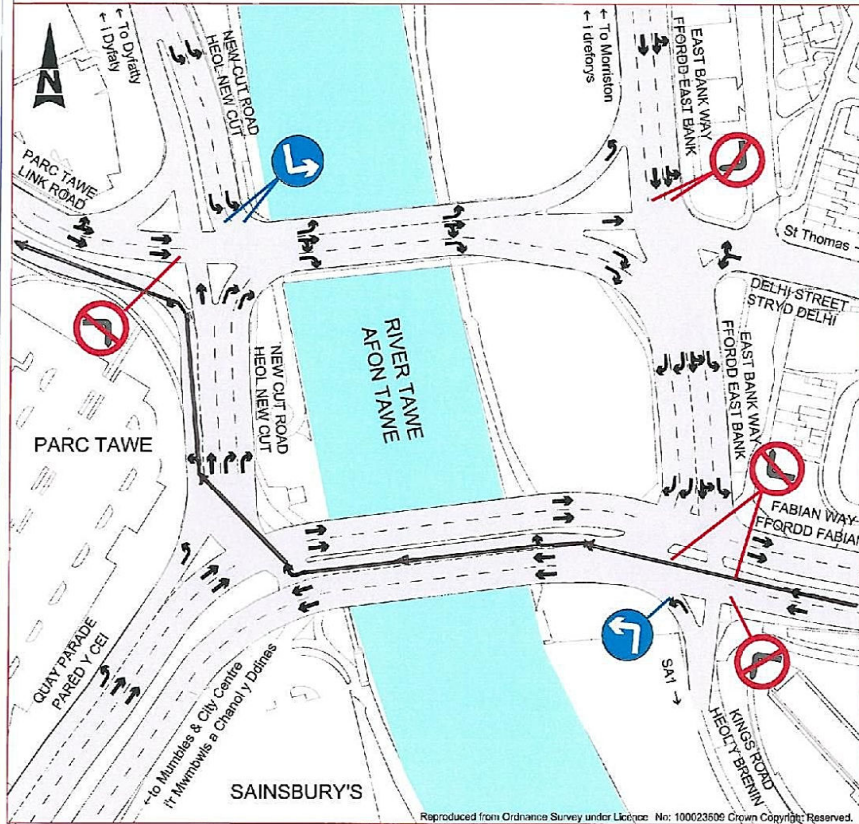

RECONFIGURATION OF TAFE BRIDGES AIL-LUNIO PONTYDD TAFE

New Traffic Arrangements
Sunday 31st July 2011

New route to The Dragon Hotel, please follow the direction arrow